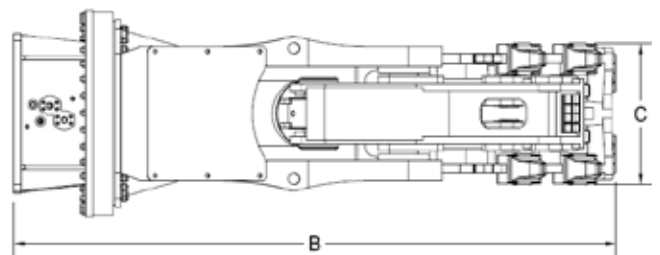

RV SERIES

a pulverising level of high quality

Enjoy your choice:

The RV series has been designed to fulfill the functions of primary and secondary demolition.

Manufactured specifically with HARDOX for maximum wear and tear resistance, the RV hydraulic rotating pulverisers are equipped with a regenerative circuit for a responsive opening and closing of their powerful jaws. The RV series is further strengthened by a hydraulic rotation (360°) that allows maximum precision for pulveriser placement in any working condition.

- Innovative "PRV" (Pressure Relief Valve) that protects the pulveriser from high pressure;
- equipment manufactured with HARDOX 400;
- a reversed cylinder for rod protection;
- speed valve;
- interchangeable blades and teeth.