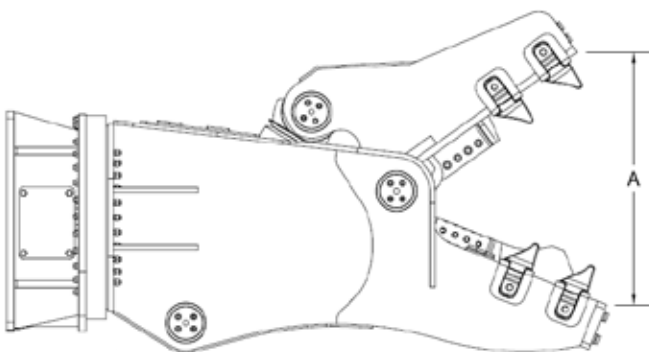

RV SERIES

a pulverising level of high quality

Enjoy your choice:

The RV series has been designed to fulfill the functions of primary and secondary demolition.

Manufactured specifically with HARDOX for maximum wear and tear resistance, the RV hydraulic rotating pulverisers are equipped with a regenerative circuit for a responsive opening and closing of their powerful jaws. The RV series is further strengthened by a hydraulic rotation (360°) that allows maximum precision for pulveriser placement in any working condition.

- Innovative "PRV" (Pressure Relief Valve) that protects the pulveriser from high pressure;
- equipment manufactured with HARDOX 400;
- a reversed cylinder for rod protection;
- speed valve;
- interchangeable blades and teeth.